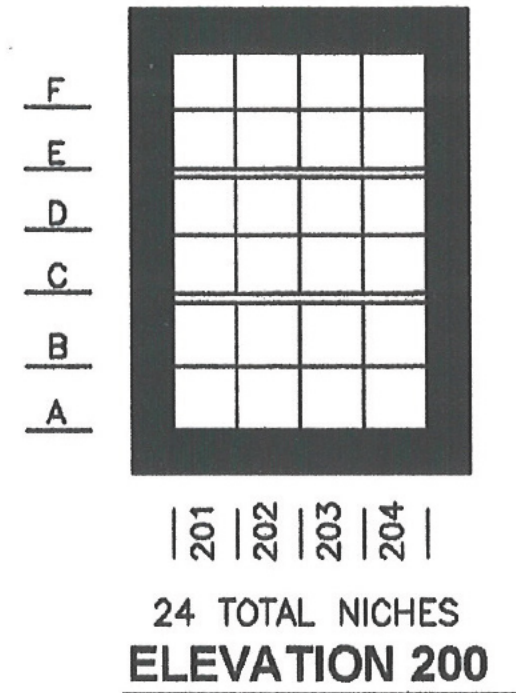

# CHRIST THE KING COLUMBARIUMS

SINGLE NICHE DIMENSIONS  
 11 1/4 x 11 1/4 x 11 1/4

SECTION 15  
 HOLY CROSS CEMETERY  
 BROOK PARK, OH