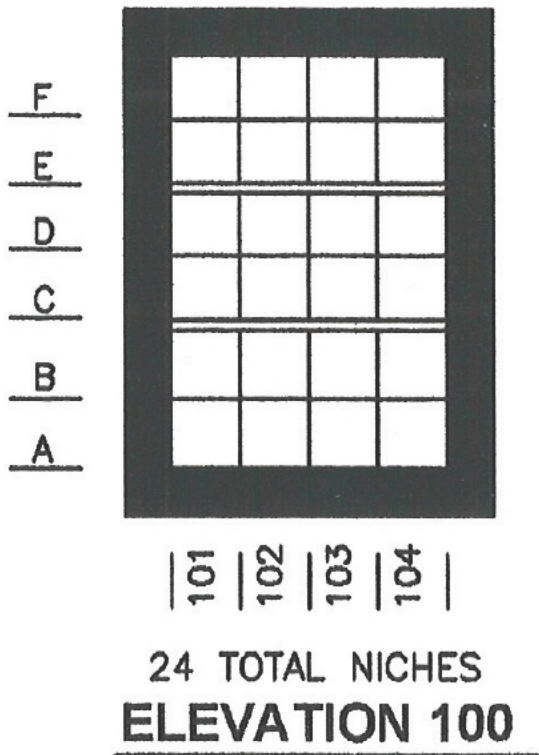

# CHRIST THE KING COLUMBARIUMS

SINGLE NICHE DIMENSIONS  
 11 1/4 x 11 1/4 x 11 1/4

SECTION 15  
 HOLY CROSS CEMETERY  
 BROOK PARK, OH